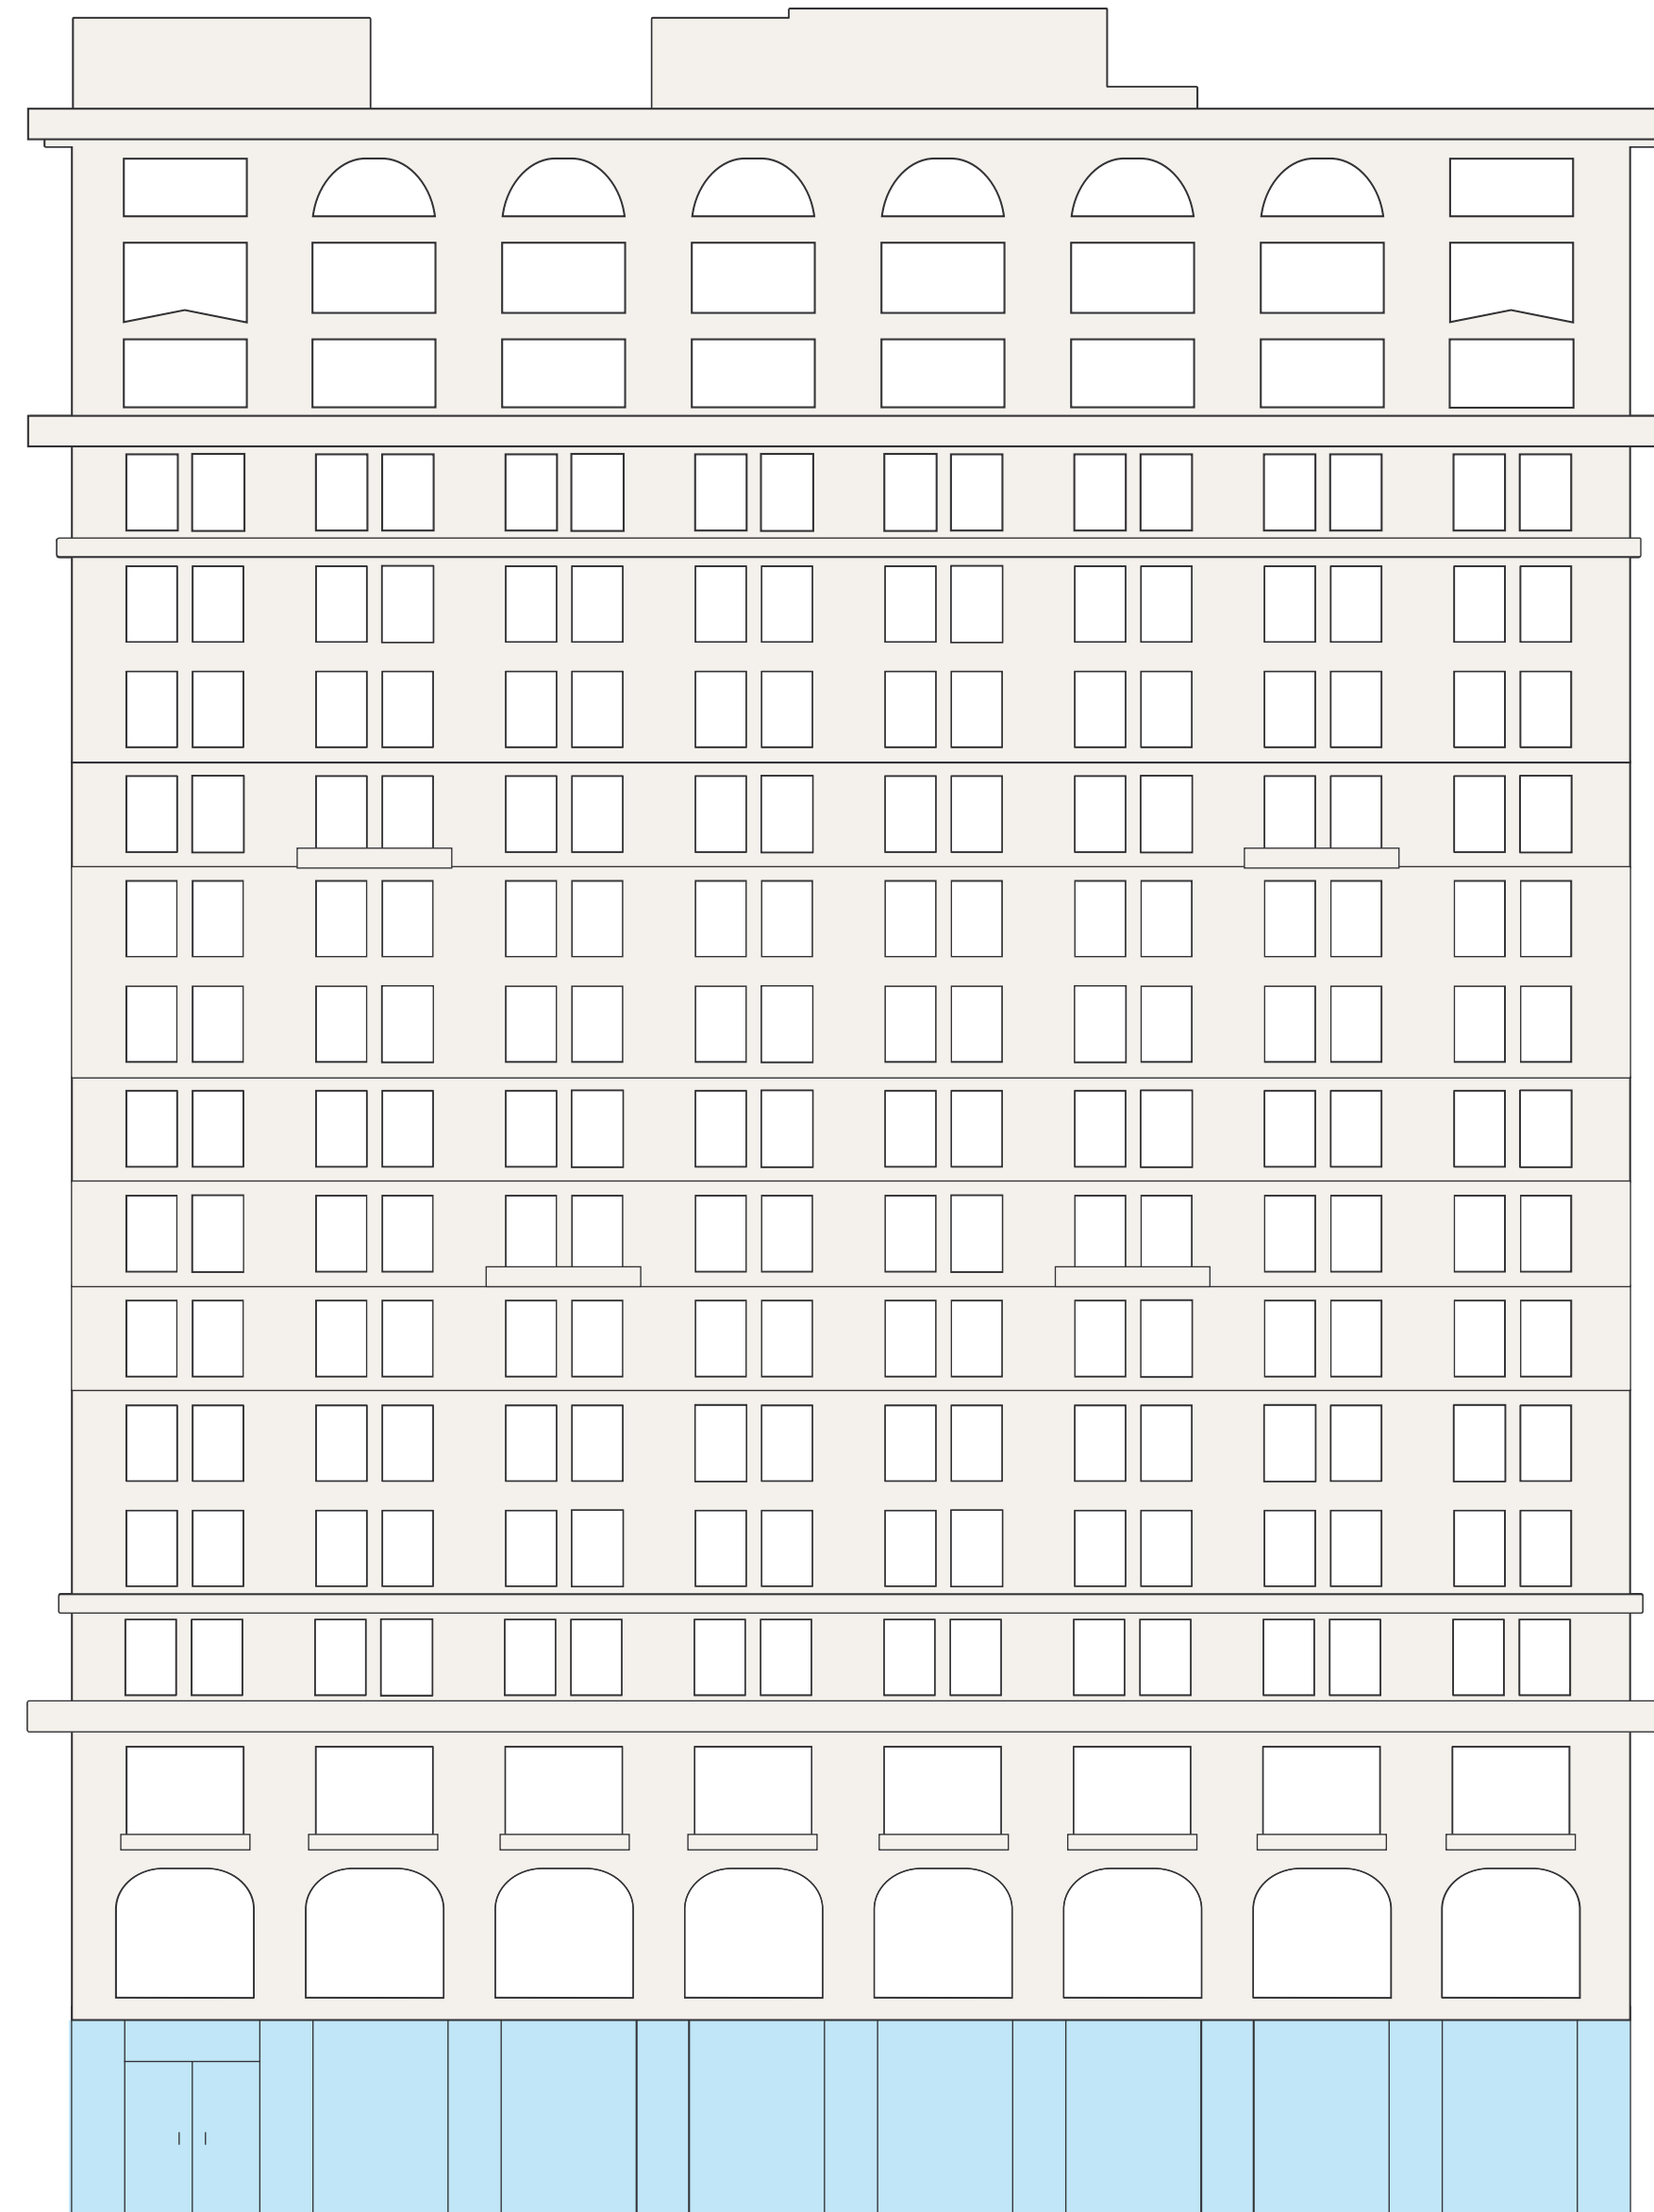

Stacking Plan.

6,344
Total RSF Available.

Contact Information

Jonathan Tootell
jonathan.tootell@ll-holding.com
212 920 3388

James Marcellino
james.marcellino@ll-holding.com
646 341 9838

■ Available

■ Leased

Floor	Availability	Rentable SF
19th Floor	Leased	-
18th Floor	Leased	-
17th Floor	Leased	-
16th Floor	Leased	-
15th Floor	Leased	-
14th Floor	Leased	-
12th Floor	Leased	-
11th Floor	Leased	-
10th Floor	Leased	-
9th Floor	Leased	-
8th Floor	Leased	-
7th Floor	Leased	-
6th Floor	Leased	-
5th Floor	Leased	-
4th Floor	Leased	-
3rd Floor	Leased	-
2nd Floor	Leased	-
Retail	Available	6,344 SF