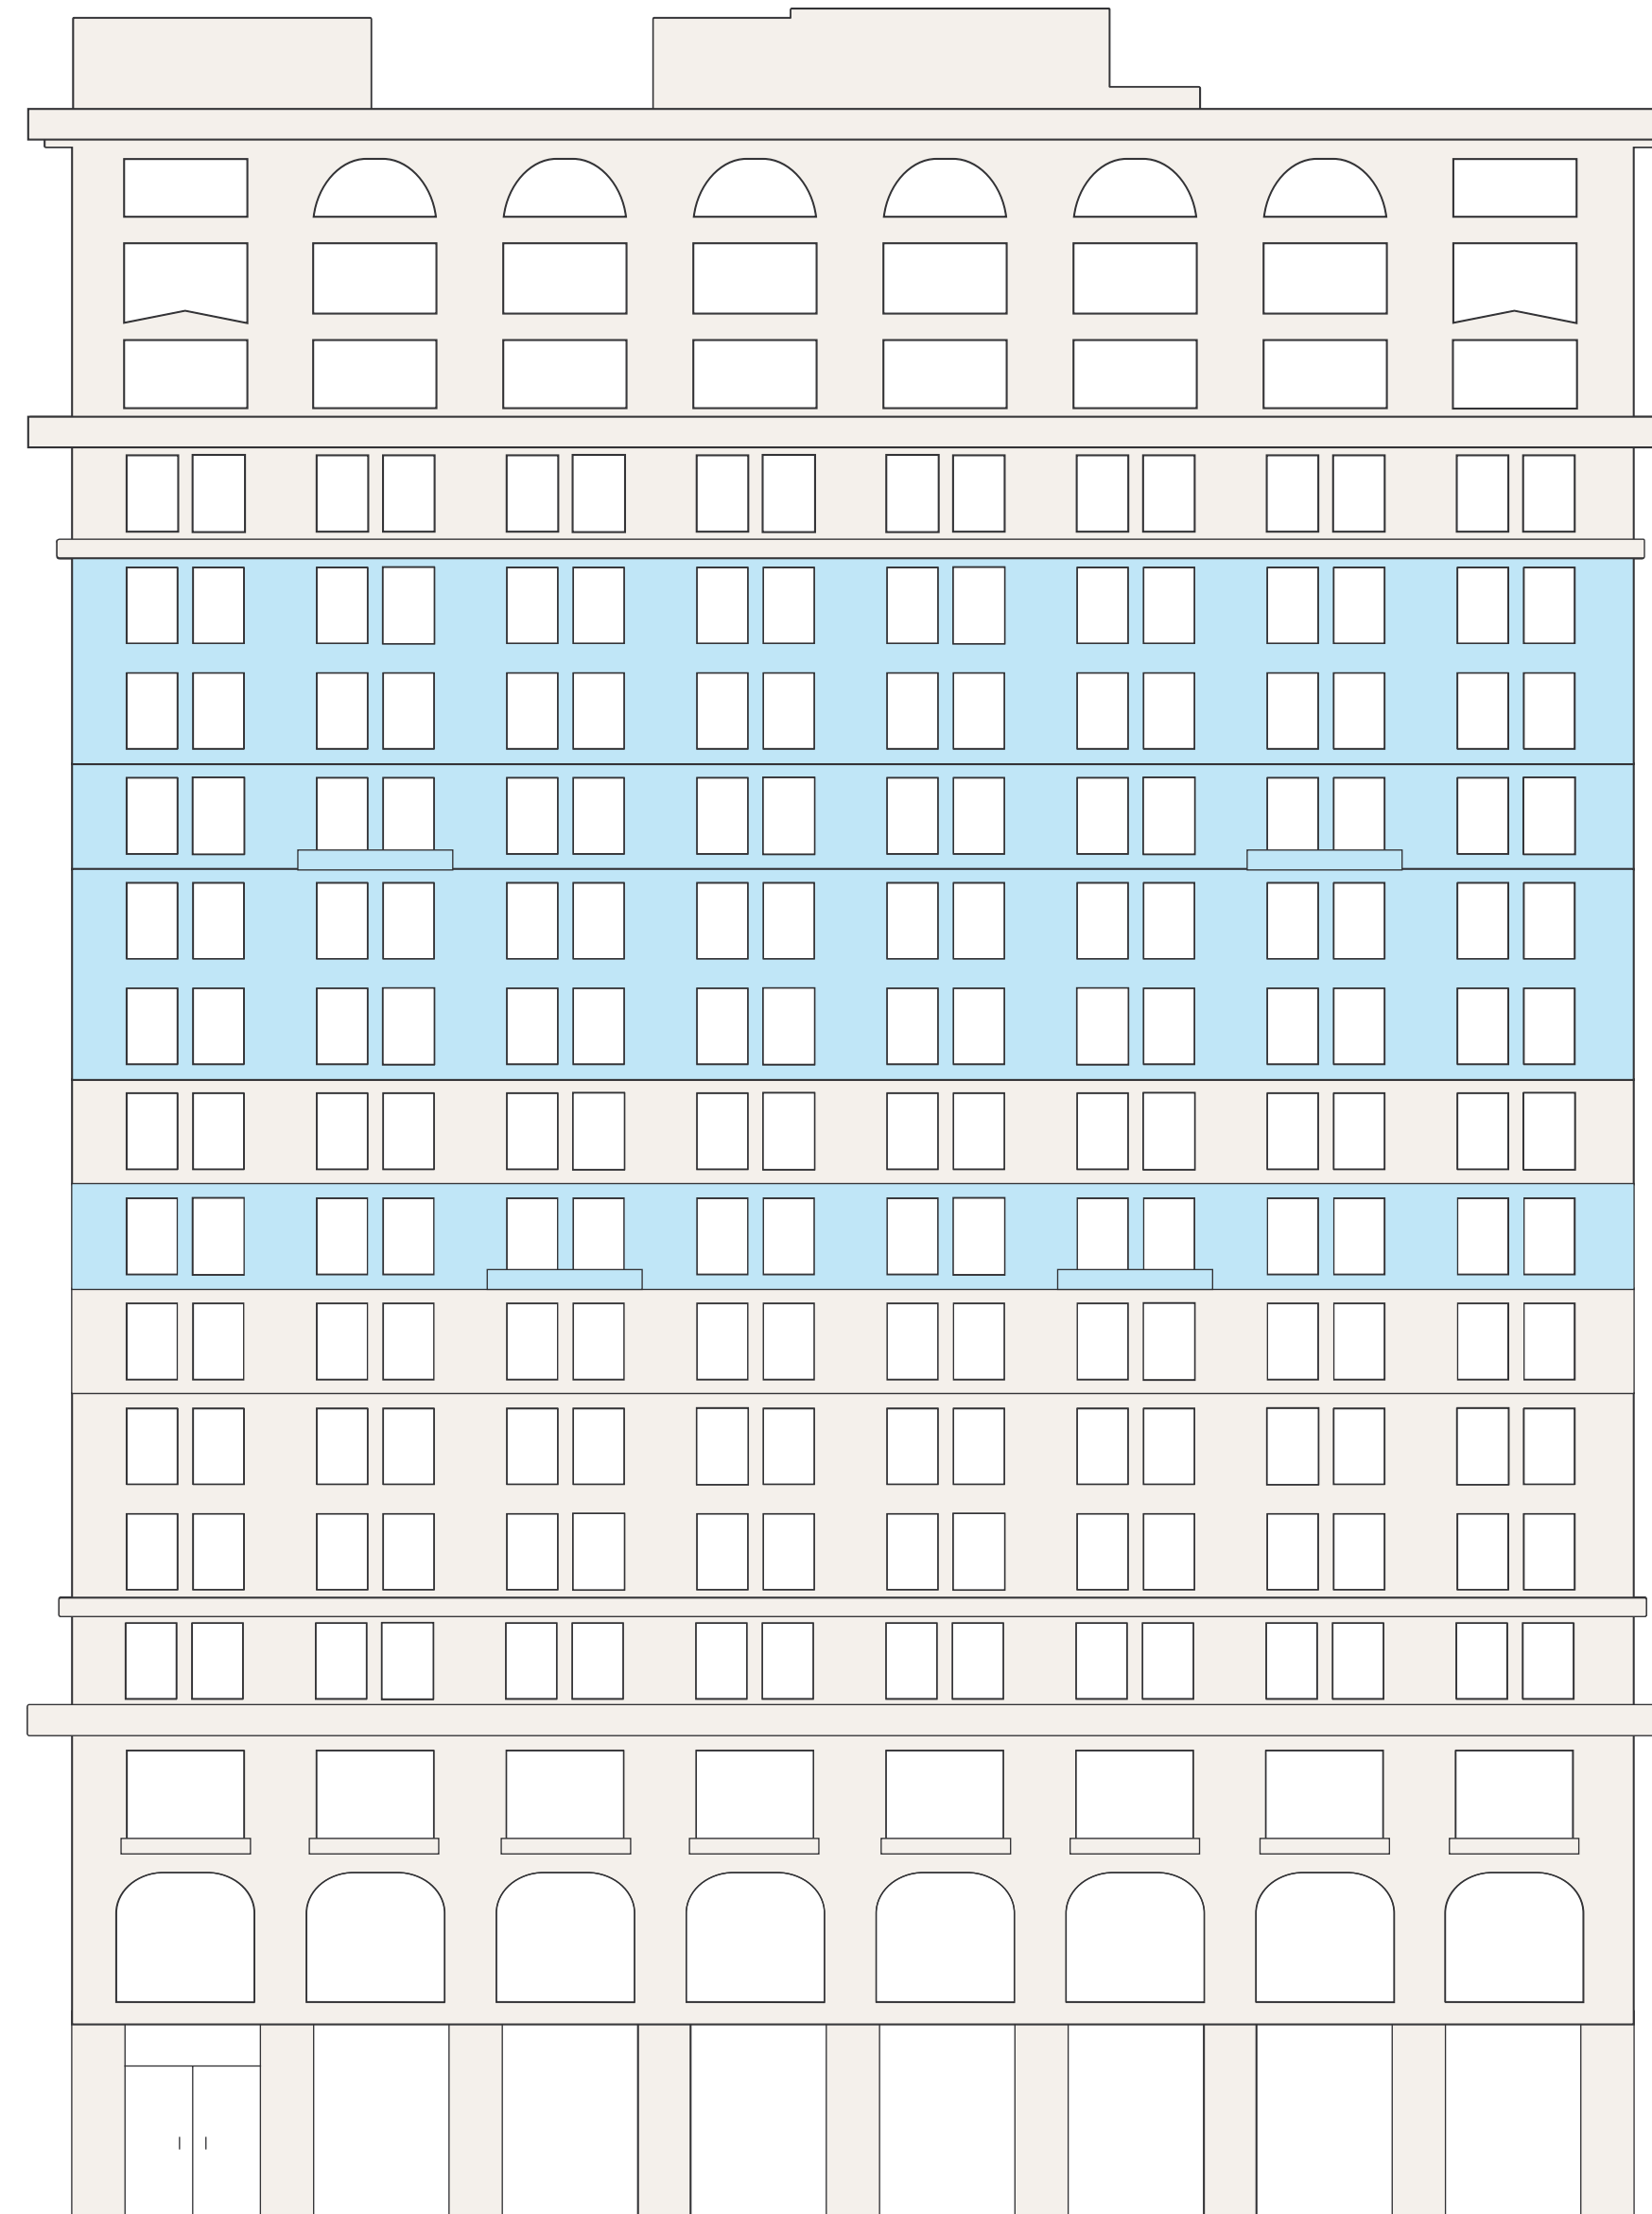

Stacking Plan.

115,782
Total RSF Available.

Contact Information

Jonathan Tootell
jonathan.tootell@ll-holding.com
212 920 3388

James Marcellino
james.marcellino@ll-holding.com
646 341 9838

■ Available

■ Leased

Floor	Availability	Rentable SF
19th Floor	Leased	-
18th Floor	Leased	-
17th Floor	Leased	-
16th Floor	Leased	-
15th Floor	Available	19,092
14th Floor	Available	19,338
12th Floor	Available	19,338
11th Floor	Available	19,338
10th Floor	Available	19,338
9th Floor	Leased	-
8th Floor	Available	19,338
7th Floor	Leased	-
6th Floor	Leased	-
5th Floor	Leased	-
4th Floor	Leased	-
3rd Floor	Leased	-
2nd Floor	Leased	-
Retail	Leased	-