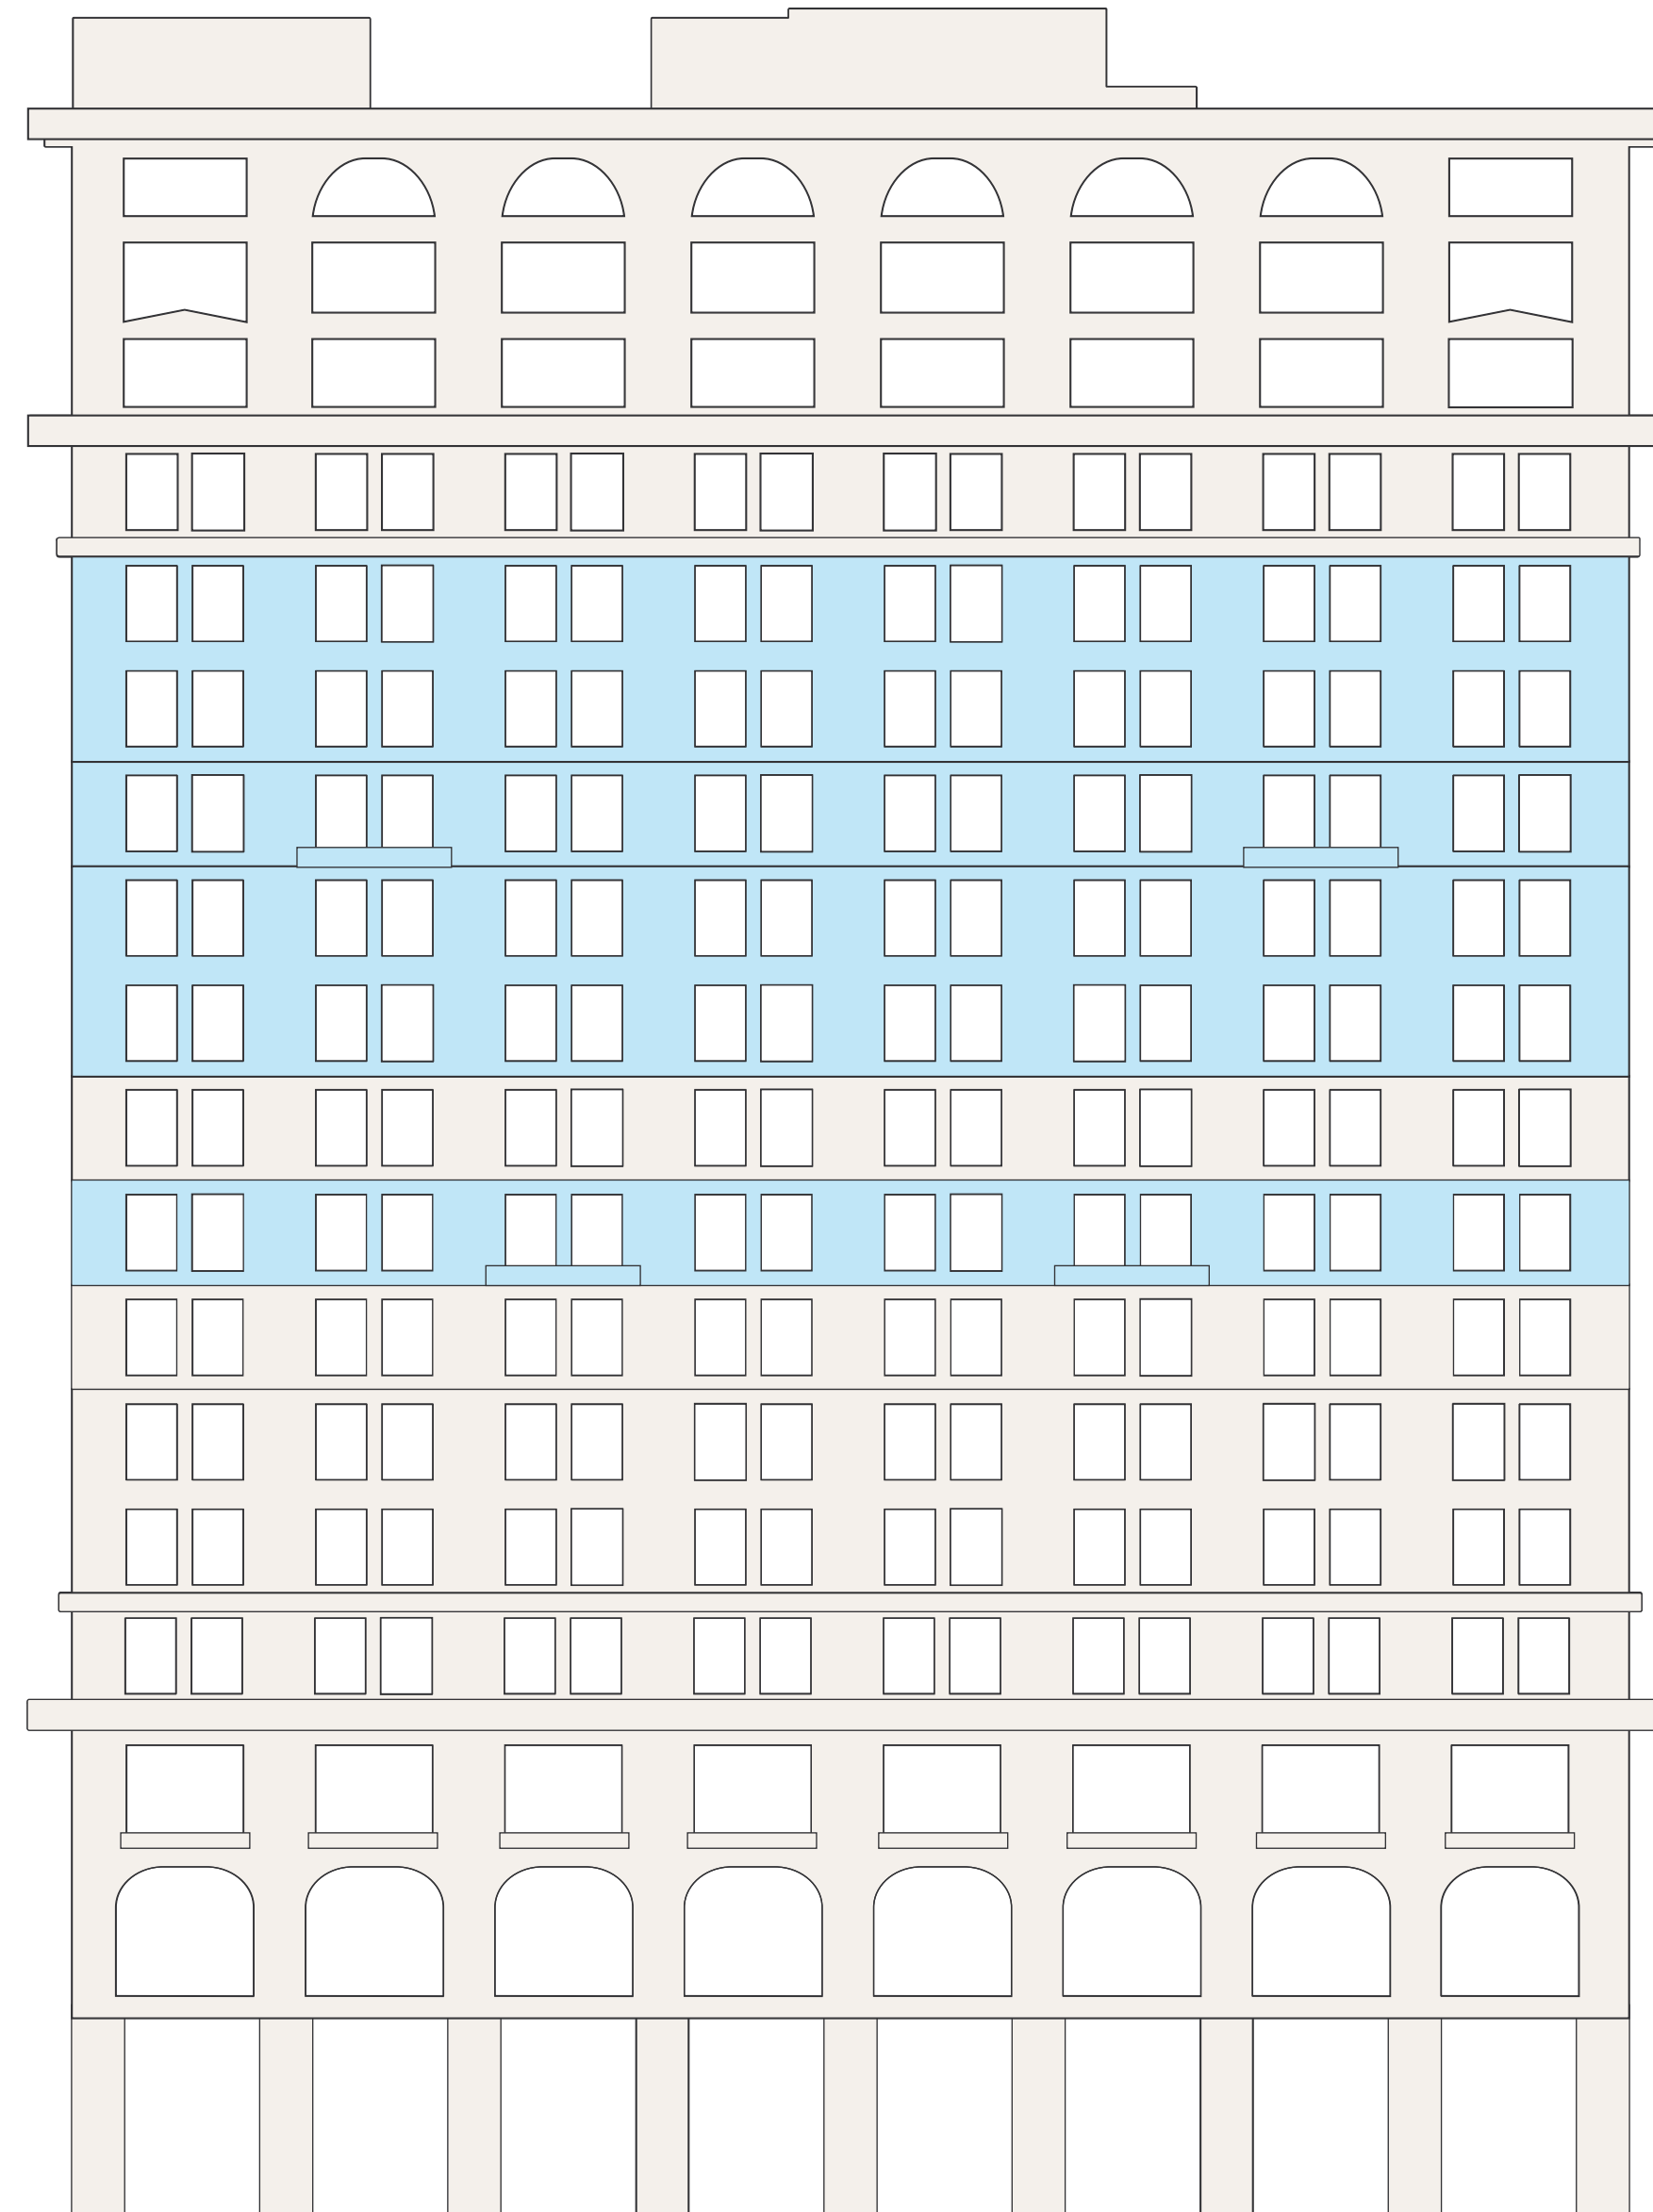

Stacking Plan.

115,782
Total RSF Available.

Contact Information

Jonathan Tootell
jonathan.tootell@ll-holding.com
212 920 3388

Tanya Grimaldo
tanya.grimaldo@ll-holding.com
646 341 9838

Giannina Brancato
giannina.brancato@ll-holding.com
212 201 4087

■ Available

■ Leased

Floor	Availability	Rentable SF
19th Floor	Leased	–
18th Floor	Leased	–
17th Floor	Leased	–
16th Floor	Leased	–
15th Floor	Available	19,092
14th Floor	Available	19,338
12th Floor	Available	19,338
11th Floor	Available	19,338
10th Floor	Available	19,338
9th Floor	Leased	–
8th Floor	Available	19,338
7th Floor	Leased	–
6th Floor	Leased	–
5th Floor	Leased	–
4th Floor	Leased	–
3rd Floor	Leased	–
2nd Floor	Leased	–
Retail	Leased	–